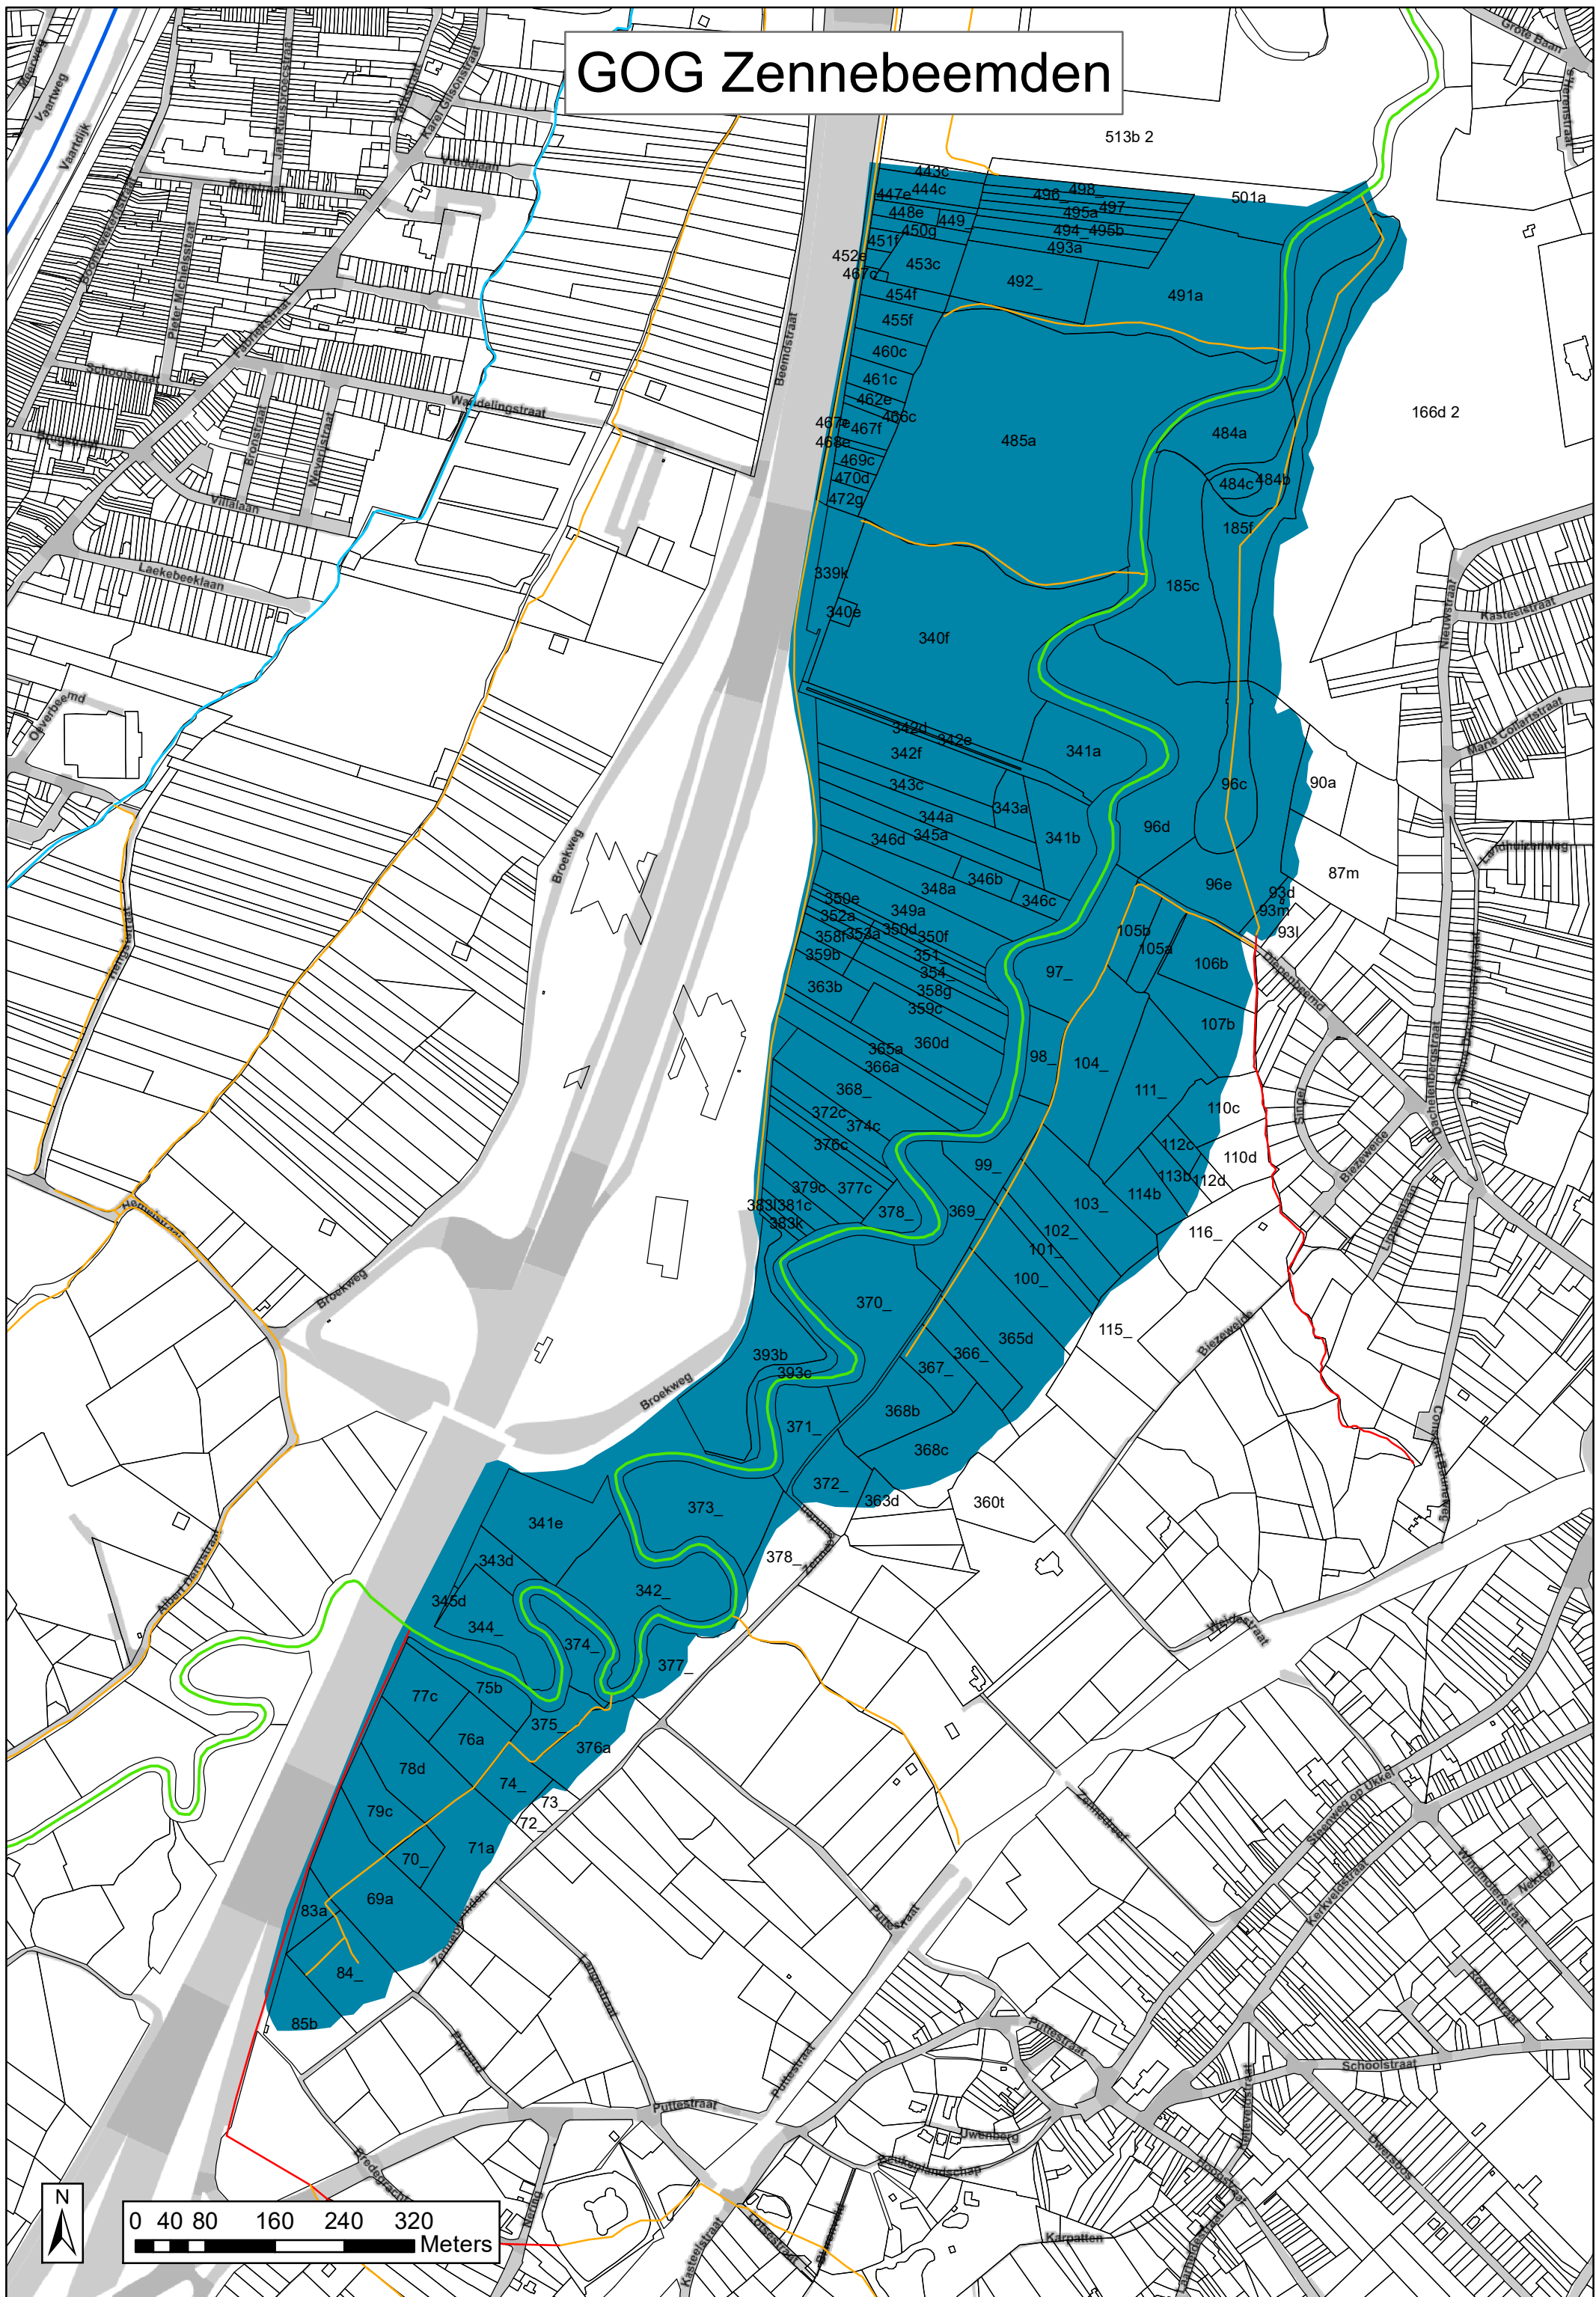

GOG Zennebeemden

0 40 80 160 240 320 Meters